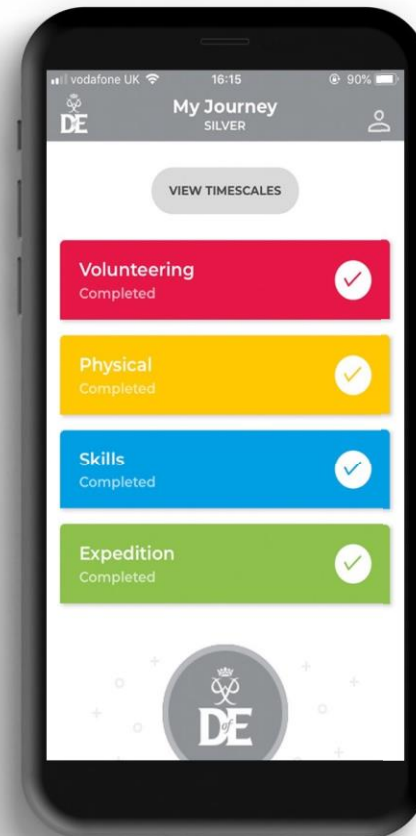

Now it's your turn.

**YOUTH
WITHOUT
LIMITS**

What will I do?

SILVER AWARD

VOLUNTEERING

6
months

PHYSICAL

6 OR **3**
months

SKILLS

6 OR **3**
months

EXPEDITION

3 days
2 nights

Physical and Skills sections: one section for 6 months and the other section for 3 months

If you didn't do BRONZE, you must do a further 6 months in either the Volunteering or the longer of the Physical or Skills sections.

Your Welcome Pack and eDofE

Volunteering section

Take action and make a difference to the causes you care about

Help others and change things for the better

**YOUTH
WITHOUT
LIMITS**

Volunteering section

- Helping people
- Working with animals or the environment
- Coaching, teaching and leadership
- Community action and raising awareness
- Helping a charity or a community organisation